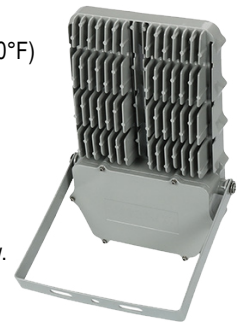

HJSE Series

The SENTRY™

Hazardous Location Lighting

Shown with adjustable bracket.

5935 West 84th St. | Indianapolis, IN 46278 | 1-800-840-5635 | www.SolasRay.com

Cat. #	Type
Notes	

CERTIFICATIONS / RATINGS

CLASS / DIVISION

- Class I, Div 2, Groups A, B, C, D
- Class II, Div 2, Groups F, G
- Class II, Div 1, Groups E, F, G
- Class III

KEY FEATURES AND BENEFITS

- Factory or road light designed for harsh locations.
- Up to 26,000 lumens.
- Ambient temperature rating of -40°C (-40°F) to 60°C (140°F)
- Optimum heat transfer for maximum longevity.
- IK10 impact rating.
- Dimmable 0-10V.

Back view.

SPECIFICATIONS

Voltage	120-277vAC / 480vAC
Wattage	100W / 150W / 200W
Ambient Temperature	-40°C (-40°F) to 60°C (140°F)
Color Temp	5000 (Standard) / 4000 / 3000 Kelvin
Housing	Powder coated copper free aluminum
Color	Gray
Lens	Tempered glass
Efficacy	130 lm/w (5000K models)
Lifetime	up to 100,000 hours