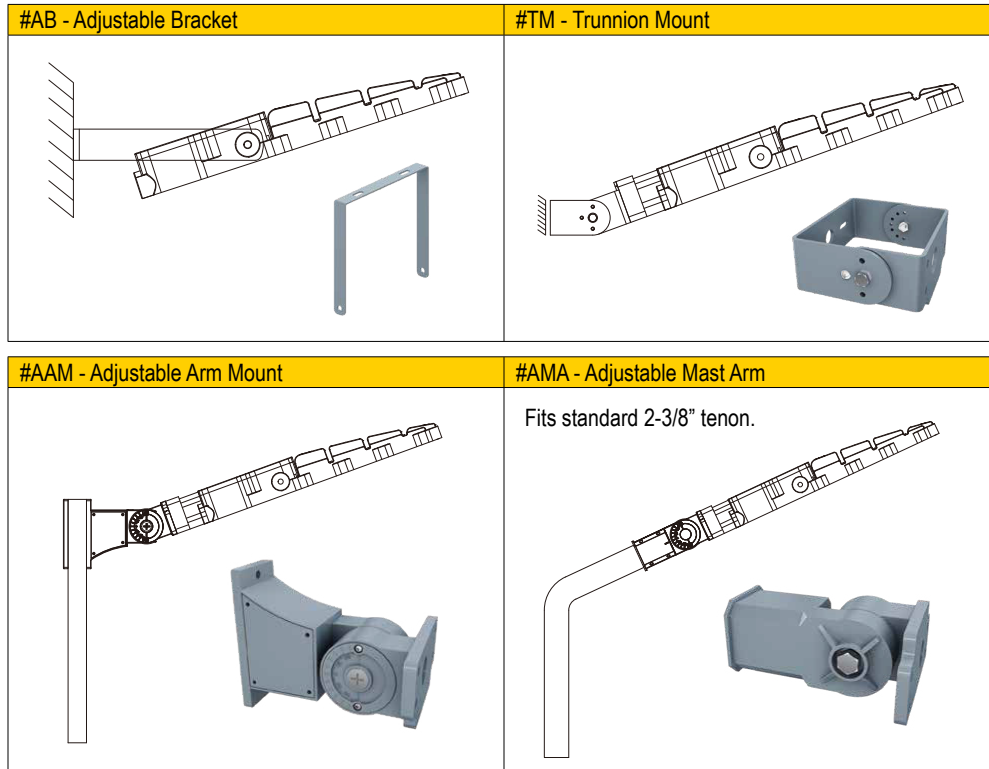

HJSE Series

The SENTRY™

MOUNTING OPTIONS