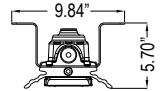

PRODUCT ORDERING SELECTION

HTL3 - [] - [] - U - []

Series/Length
 HTL3

- Watts / Windows / Battery**
- 080 - 80W - 2 Windows
 - 100 - 100W - 2 Windows
 - 120 - 120W - 2 Windows
 - 135 - 135W - 3 Windows
 - 150 - 150W - 3 Windows
 - 165 - 165W - 3 Windows
 - 180 - 180W - 3 Windows
 - 200 - 200W - 3 Windows

Kelvin

- 30 - 3000K
- 50 - 5000K

Voltage

- U - 120-277VAC

Mounting Options

- CM - Ceiling Mount
- HG - Hanging Mount
- WM - Wall Mount

- 140B - 140W - 3 Windows - 120 min Battery
- 155B - 155W - 3 Windows - 120 min Battery
- 170B - 170W - 3 Windows - 120 min Battery

HTL3 Series

The KEEPER 3™

MOUNTING OPTIONS

#CM - Ceiling Mount

#HG - Hanging Mount

#WM - Wall Mount

WEIGHTS AND DIMENSIONS

WEIGHTS