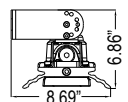

HTL3 Series

The KEEPER 3™

MOUNTING OPTIONS

#CM - Ceiling Mount

#HG - Hanging Mount

#WM - Wall Mount

WEIGHTS AND DIMENSIONS

WEIGHTS

Configuration	lbs
2 Windows	25.4 lb
3 Windows	33.7 lb
w/ EM Battery	37.7 lb

2 WINDOW MODELS

3 WINDOW MODELS