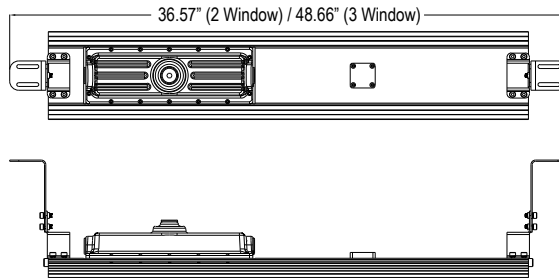

HTL3 Series

The KEEPER 3™

MOUNTING OPTIONS

#CM - Ceiling Mount

#HG - Hanging Mount

#WM - Wall Mount

WEIGHTS AND DIMENSIONS

WEIGHTS

Configuration	lbs
2 Windows	25.4 lb
3 Windows	33.7 lb
w/ EM Battery	37.7 lb

2 WINDOW MODELS

3 WINDOW MODELS