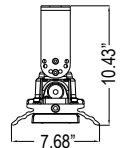

PRODUCT ORDERING SELECTION

HTL3 - [] - [] - U - []

Series/Length
 HTL3

- Watts / Windows / Battery**
- 080 - 80W - 2 Windows
 - 100 - 100W - 2 Windows
 - 120 - 120W - 2 Windows
 - 135 - 135W - 3 Windows
 - 150 - 150W - 3 Windows
 - 165 - 165W - 3 Windows
 - 180 - 180W - 3 Windows
 - 200 - 200W - 3 Windows

HTL3 Series

The KEEPER 3™

MOUNTING OPTIONS

#CM - Ceiling Mount

#HG - Hanging Mount

#WM - Wall Mount

WEIGHTS AND DIMENSIONS

WEIGHTS

Configuration	lbs
2 Windows	25.4 lb
3 Windows	33.7 lb
w/ EM Battery	37.7 lb

2 WINDOW MODELS

3 WINDOW MODELS