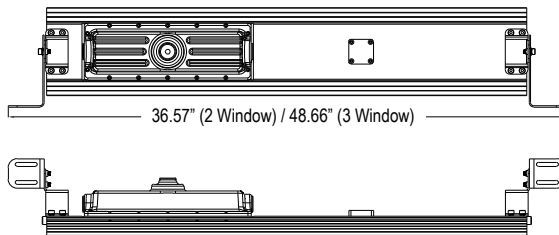

HTL3 Series

The KEEPER 3™

MOUNTING OPTIONS

#CM - Ceiling Mount

#HG - Hanging Mount

#WM - Wall Mount

WEIGHTS AND DIMENSIONS

WEIGHTS

Configuration	lbs
2 Windows	25.4 lb
3 Windows	33.7 lb
w/ EM Battery	37.7 lb

2 WINDOW MODELS

3 WINDOW MODELS