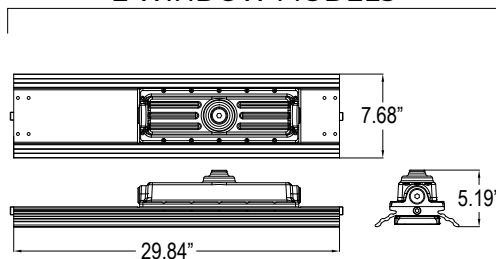

HTL3 Series

The KEEPER 3™

MOUNTING OPTIONS

#CM - Ceiling Mount

#HG - Hanging Mount

#WM - Wall Mount

WEIGHTS AND DIMENSIONS

WEIGHTS

Configuration	lbs
2 Windows	25.4 lb
3 Windows	33.7 lb
w/ EM Battery	37.7 lb

2 WINDOW MODELS

3 WINDOW MODELS