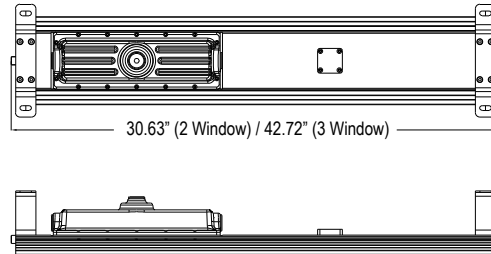

PRODUCT ORDERING SELECTION

HTL3 - [] - [] - U - []

Series/Length
 HTL3

- Watts / Windows / Battery**
- 080 - 80W - 2 Windows
 - 100 - 100W - 2 Windows
 - 120 - 120W - 2 Windows
 - 135 - 135W - 3 Windows
 - 150 - 150W - 3 Windows
 - 165 - 165W - 3 Windows
 - 180 - 180W - 3 Windows
 - 200 - 200W - 3 Windows

HTL3 Series

The KEEPER 3™

MOUNTING OPTIONS

#CM - Ceiling Mount

#HG - Hanging Mount

#WM - Wall Mount

WEIGHTS AND DIMENSIONS

WEIGHTS