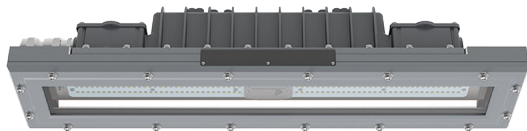

HKL Series

The CURATOR™

Hazardous Location LED Lighting

HKL4

HKL2

High Vibration
RESISTANCE

5935 West 84th St. | Indianapolis, IN 46278 | 1-800-840-5635 | www.SolasRay.com

Cat. #	Type
Notes	

CERTIFICATIONS / RATINGS

CLASS / DIVISION

- Class I, Div 2, Groups A, B, C, D
- Class II, Div 2, Groups F, G

KEY FEATURES AND BENEFITS

- Low-profile hazardous location rated LED linear lighting.
- Available in 2 ft. and 4 ft. lengths.
- High ambient temperature capability: -20°C (-4°F) to 55°C (131°F).
- Extreme vibration / anti-resonance design is ideal for bridges, boats & tunnels.
- High impact tolerance, crush resistant housing.
- Corrosion resistant aluminum housing / UL 1598A marine rated.
- Epoxy powder coating.
- Optional wire guard for added impact protection.
- 5kV built in surge protection.

SPECIFICATIONS

Voltage	120 - 277 VAC
Wattage	36W / 48W / 56W / 72W / 100W
Color Temp	3000 / 4000 / 5000 / 6000 Kelvin
Housing	Coated copper aluminum
Color	Gray (RAL7040)
Lens	Tempered glass
Lifetime	>50,000 hours
Ambient Temperature	-20°C (-4°F) to 55°C (131°F)
CRI	82 (3000K) / 70 (4000K/5000K/6000K)