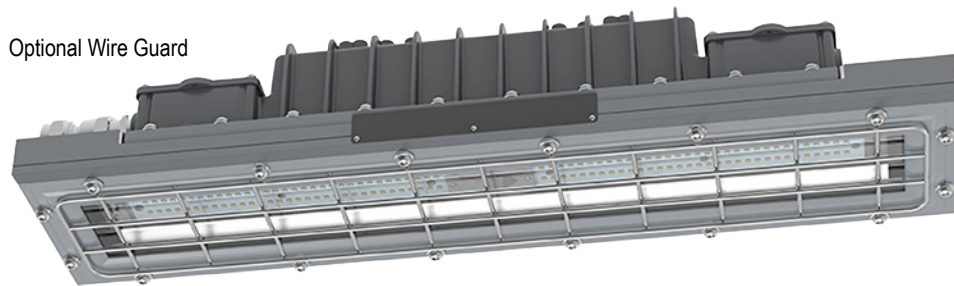

HKL Series

The CURATOR™

MOUNTING OPTIONS

#HKBR - Wall/Ceiling Brackets	#HKLO - Hanging Loops	#HKPC - Pipe Clamps
		 For pipe diameters 40mm - 60mm. Pipe not included.

#HKSP - Surface Mount Pivot Bracket	#HKCM - Clamp Mount Pivot Bracket

OTHER OPTIONS