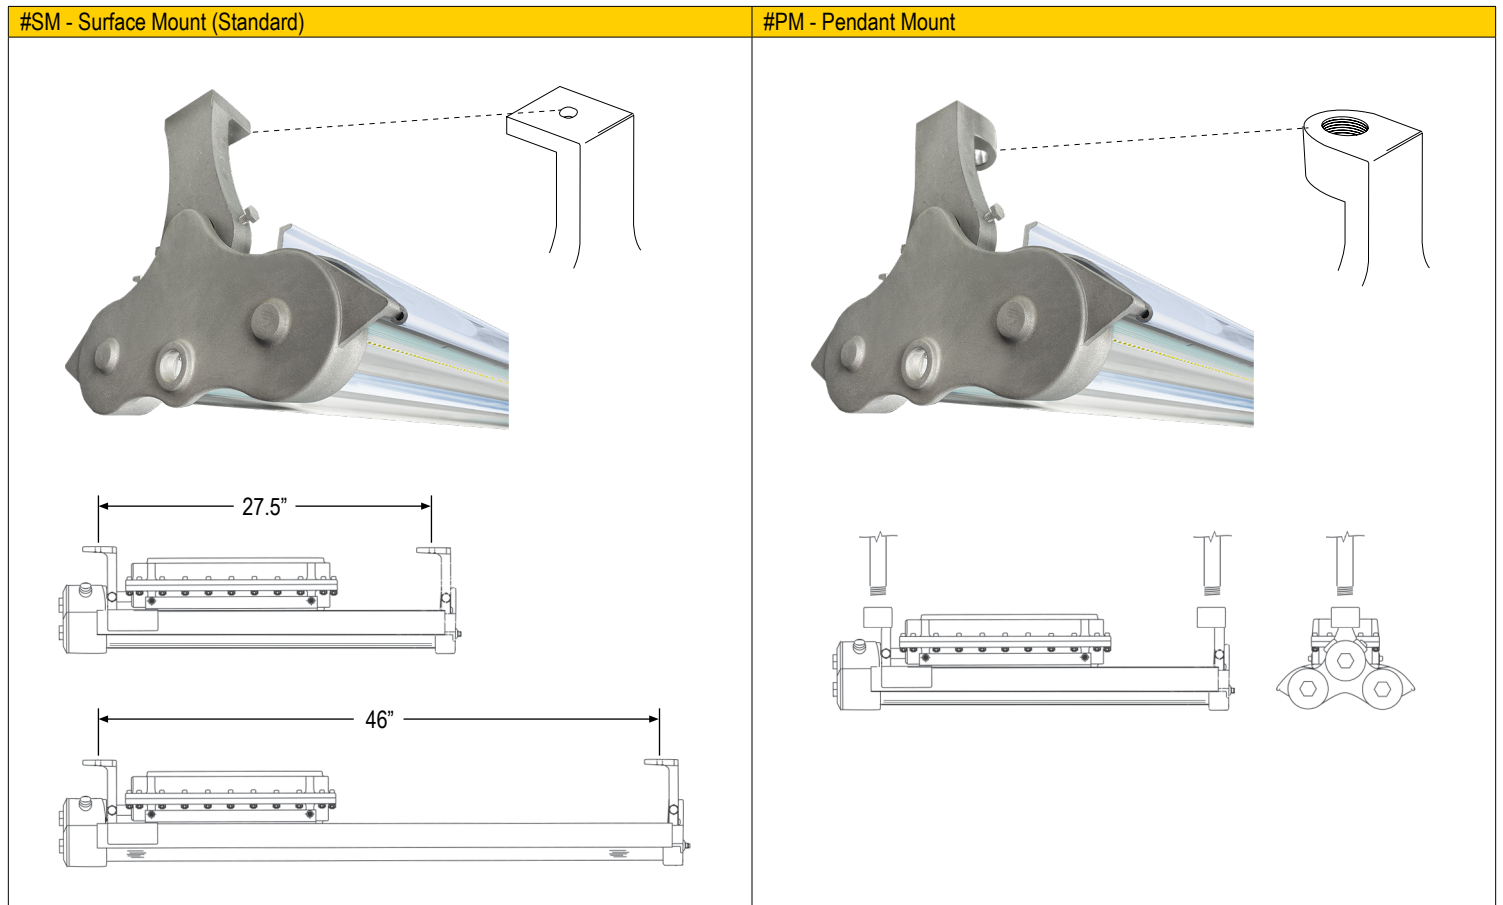

HBRL Series

The BRUTE™

MOUNTING OPTIONS

WEIGHTS AND DIMENSIONS

WEIGHTS

2'	4'
50.2 lb	61.3 lb

2' MODELS

4' MODELS