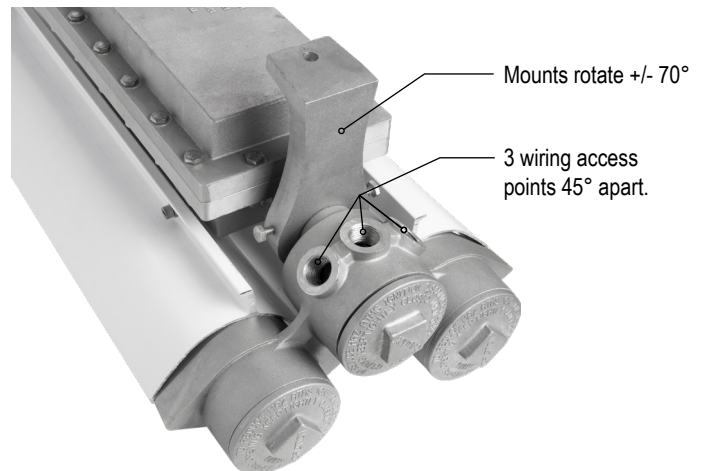

HBRL Series

The BRUTE™

Hazardous Location Lighting

SPECIFICATIONS

Voltage	120-277vAC
Wattage	40w / 80w / 105w
Color Temp	3000 / 4000 / 5000 Kelvin
CRI	>80
Housing	Corrosion resistant, marine grade, copper free aluminum
Color	Gray
Lens	Tempered glass tubes
Ambient Temperature	-20°C (-4°F) to 40°C (104°F)
T-Rating	T4
Power Factor	>0.95
Efficacy	105 lm/w
Lifetime	50,000 hrs rated life
Warranty	5 Year Limited Warranty

KEY FEATURES AND BENEFITS

- Ambient temperature capabilities: -20°C to 40°C (104°F).
- Corrosion resistant, marine grade, copper free aluminum housing.
- Heavy gauge extruded reflectors with high gloss reflective finish.
- Impact and heat resistant glass tubes.
- Marine and wet location ready.
- Emergency battery backup option available (factory sealed in driver housing).
- Features 3 threaded wiring access points - 90°(up), +45° and -45°.
- Mounts rotate +/- 70°.
- Buy American Act compliant.