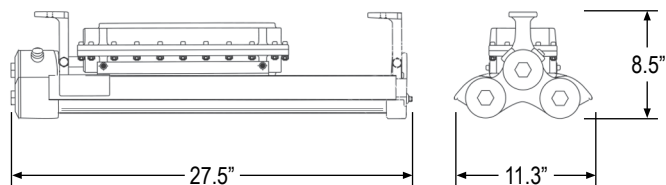

HBRL Series

The BRUTE™

MOUNTING OPTIONS

WEIGHTS AND DIMENSIONS

WEIGHTS

2'	4'
50.2 lb	61.3 lb

2' MODELS

4' MODELS