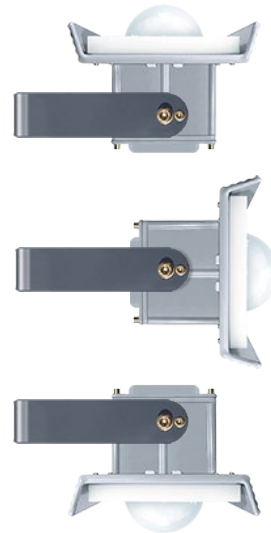

The FLYER Series Hazardous Location Lighting

HJHL22 / HJHL42

100 - 277vAC / 200 - 480vAC

Cat. #	Type
Notes	

DESIGNATIONS

KEY FEATURES AND BENEFITS

- Class 1 Division 2 - Groups A, B, C, D (Flammable Gases & Vapors).
- Class 2 Division 1 - Groups E, F, G (Combustible Dusts).
- Class 2 Division 2 - Groups E, F, G (Combustible Dusts).
- Class 3 Divisions 1 & 2.
- Ambient temperature capabilities: -40°C to 60°C (140°F).
- Corrosion proof – Coated aluminum alloy (copper free) housing.
- Oven baked grey powdered nylon coating for increased corrosion resistance.
- Marine and wet location ready.

PRODUCT ORDERING SELECTION

<input type="text"/>	<input type="text"/>	<input type="text"/>	<input type="text"/>	<input type="text" value="120"/>	<input type="text"/>
Series	Type-Watts	Kelvin	Voltage	Beam Angle	Mounting Options
HJHL22 - 2 ft	<input type="checkbox"/> 010 - 10 Watts (2 ft only)	<input type="checkbox"/> 40 - 4000K	<input type="checkbox"/> U -120 -277v	<input type="checkbox"/> 120 -120°	<input type="checkbox"/> HJUB - Universal Yoke Bracket
HJHL42 - 4 ft	<input type="checkbox"/> 020 - 20 Watts (2 ft only)	<input type="checkbox"/> 50 - 5000K	<input type="checkbox"/> 48 -200 -480v		<input type="checkbox"/> HJPP - Pendant Pipe
	<input type="checkbox"/> 040 - 40 Watts (2 ft & 4 ft)				
	<input type="checkbox"/> 050 - 50 Watts (4 ft only)				
	<input type="checkbox"/> 060 - 60 Watts (4 ft only)				

LED

LINEAR
hazloc

SOLAS RAY™ LIGHTING

5935 West 84th St. | Indianapolis, IN 46278 | 1-800-840-5635 | www.SolasRay.com

The FLYER Series HazLoc

HJHL22 / HJHL42

100 - 277vAC / 200 - 480vAC

MOUNTING

Pendant Pipe - #HJPP

Universal Bracket - #HJUB
Ceiling Mount

Universal Bracket - #HJUB
Wall Mount

DIMENSIONS

HJHL22 (2 ft)

HJHL42 (4 ft)

PRODUCT DESIGNATIONS

Learn More About Class / Division with a Button Click.