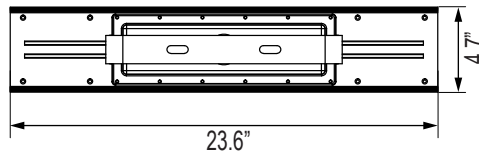

Pendant Pipe - #HJPP

Universal Bracket - #HJUB
Ceiling Mount

Universal Bracket - #HJUB
Wall Mount

DIMENSIONS

HJHL22 (2 ft)

HJHL42 (4 ft)

PRODUCT DESIGNATIONS

Learn More About Class / Division with a Button Click.