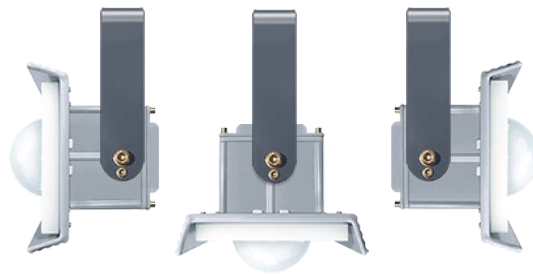

The FLYER Series Hazardous Location Lighting

HJHL22 / HJHL42

100 - 277vAC / 200 - 480vAC

Cat. #	Type
Notes	

DESIGNATIONS

KEY FEATURES AND BENEFITS

- Class 1 Division 2 - Groups A, B, C, D (Flammable Gases & Vapors).
- Class 2 Division 1 - Groups E, F, G (Combustible Dusts).
- Class 2 Division 2 - Groups E, F, G (Combustible Dusts).
- Class 3 Divisions 1 & 2.
- Ambient temperature capabilities: -40°C to 60°C (140°F).
- Corrosion proof – Coated aluminum alloy (copper free) housing.
- Oven baked grey powdered nylon coating for increased corrosion resistance.
- Marine and wet location ready.

PRODUCT ORDERING SELECTION

<input type="text"/>	<input type="text"/>	<input type="text"/>	<input type="text"/>	<input type="text" value="120"/>	<input type="text"/>
Series	Type-Watts	Kelvin	Voltage	Beam Angle	Mounting Options
HJHL22 - 2 ft	<input type="checkbox"/> 010 - 10 Watts (2 ft only)	<input type="checkbox"/> 40 - 4000K	<input type="checkbox"/> U -120 -277v	<input type="checkbox"/> 120 -120°	<input type="checkbox"/> HJUB - Universal Yoke Bracket
HJHL42 - 4 ft	<input type="checkbox"/> 020 - 20 Watts (2 ft only)	<input type="checkbox"/> 50 - 5000K	<input type="checkbox"/> 48 -200 -480v		<input type="checkbox"/> HJPP - Pendant Pipe
	<input type="checkbox"/> 040 - 40 Watts (2 ft & 4 ft)				
	<input type="checkbox"/> 050 - 50 Watts (4 ft only)				
	<input type="checkbox"/> 060 - 60 Watts (4 ft only)				

LED

LINEAR
hazloc

SOLAS RAY™ LIGHTING

5935 West 84th St. | Indianapolis, IN 46278 | 1-800-840-5635 | www.SolasRay.com

The FLYER Series HazLoc

HJHL22 / HJHL42

100 - 277vAC / 200 - 480vAC

MOUNTING

Pendant Pipe - #HJPP

Universal Bracket - #HJUB
Ceiling Mount

Universal Bracket - #HJUB
Wall Mount

DIMENSIONS

HJHL22 (2 ft)

HJHL42 (4 ft)

PRODUCT DESIGNATIONS

Learn More About Class / Division with a Button Click.