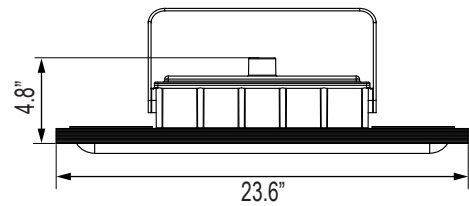

Weight	2 ft - 8.2 lbs. / 4 ft - 11.3 lbs. lbs.
Dimensions	47.2" L x 4.7" W x 9.5" H 23.6" L x 4.7" W x 8.85" H
NPT	3/4"
Warranty	5-Year Limited

2 ft.	10w	1,400
2 ft.	20w	2,800
4 ft.	40w	5,600
4 ft.	50w	7,000
4 ft.	60w	8,000

Pendant Pipe - #HJPP

Universal Bracket - #HJUB
Ceiling Mount

Universal Bracket - #HJUB
Wall Mount

DIMENSIONS

HJHL22 (2 ft)

HJHL42 (4 ft)

PRODUCT DESIGNATIONS

Learn More About Class / Division with a Button Click.