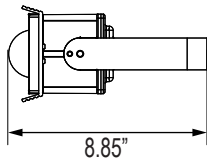

Weight	2 ft - 8.2 lbs. / 4 ft - 11.3 lbs. lbs.
Dimensions	47.2" L x 4.7" W x 9.5" H 23.6" L x 4.7" W x 8.85" H
NPT	3/4"
Warranty	5-Year Limited

2 ft.	10w	1,400
2 ft.	20w	2,800
4 ft.	40w	5,600
4 ft.	50w	7,000
4 ft.	60w	8,000

Pendant Pipe - #HJPP

Universal Bracket - #HJUB
Ceiling Mount

Universal Bracket - #HJUB
Wall Mount

DIMENSIONS

HJHL22 (2 ft)

HJHL42 (4 ft)

PRODUCT DESIGNATIONS

Learn More About Class / Division with a Button Click.