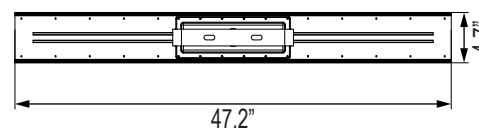

Pendant Pipe - #HJPP

Universal Bracket - #HJUB
Ceiling Mount

Universal Bracket - #HJUB
Wall Mount

DIMENSIONS

HJHL22 (2 ft)

HJHL42 (4 ft)

PRODUCT DESIGNATIONS

Learn More About Class / Division with a Button Click.