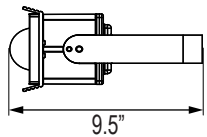

Weight	2 ft - 8.2 lbs. / 4 ft - 11.3 lbs. lbs.
Dimensions	47.2" L x 4.7" W x 9.5" H 23.6" L x 4.7" W x 8.85" H
NPT	3/4"
Warranty	5-Year Limited

2 ft.	10w	1,400
2 ft.	20w	2,800
4 ft.	40w	5,600
4 ft.	50w	7,000
4 ft.	60w	8,000

Pendant Pipe - #HJPP

Universal Bracket - #HJUB
Ceiling Mount

Universal Bracket - #HJUB
Wall Mount

DIMENSIONS

HJHL22 (2 ft)

HJHL42 (4 ft)

PRODUCT DESIGNATIONS

Learn More About Class / Division with a Button Click.