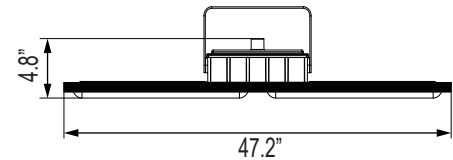

Weight	2 ft - 8.2 lbs. / 4 ft - 11.3 lbs. lbs.
Dimensions	47.2" L x 4.7" W x 9.5" H 23.6" L x 4.7" W x 8.85" H
NPT	3/4"
Warranty	5-Year Limited

2 ft.	10w	1,400
2 ft.	20w	2,800
4 ft.	40w	5,600
4 ft.	50w	7,000
4 ft.	60w	8,000

Pendant Pipe - #HJPP

Universal Bracket - #HJUB
Ceiling Mount

Universal Bracket - #HJUB
Wall Mount

DIMENSIONS

HJHL22 (2 ft)

HJHL42 (4 ft)

PRODUCT DESIGNATIONS

Learn More About Class / Division with a Button Click.