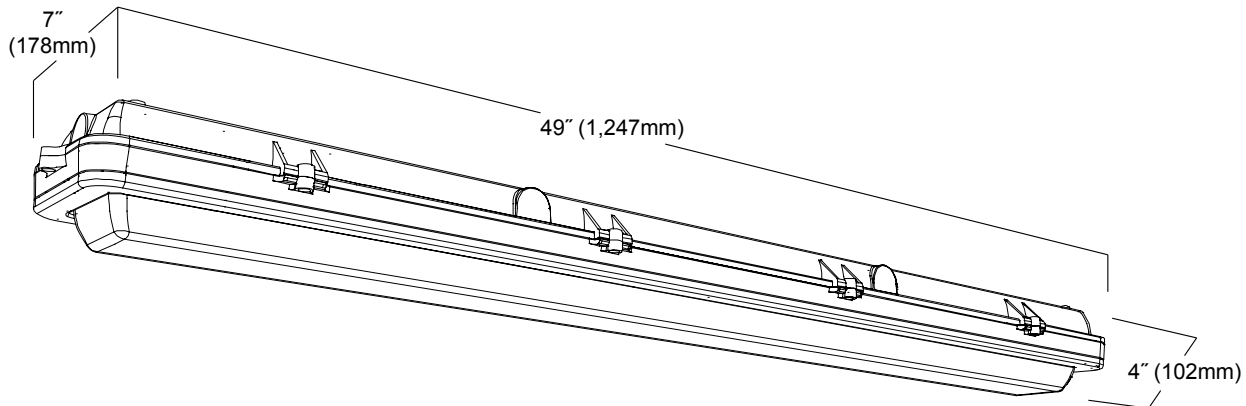

The MARINER 4 Series Linear

LQH4

120 - 277vAC / 347 - 480vAC

MOUNTING

Stainless Steel
Quick Mount Bracket # QM

Stainless Steel
Yoke # YK

Stainless Steel
Pivot Mount
PV

DIMENSIONS