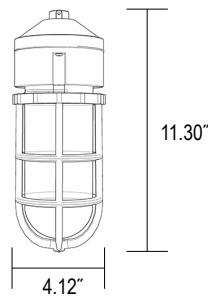

Pendant Mount

PRODUCT DESIGNATIONS

UL844

CERTIFIED
UL 1598

MARINE
UL 1598A

DUST &
WATER