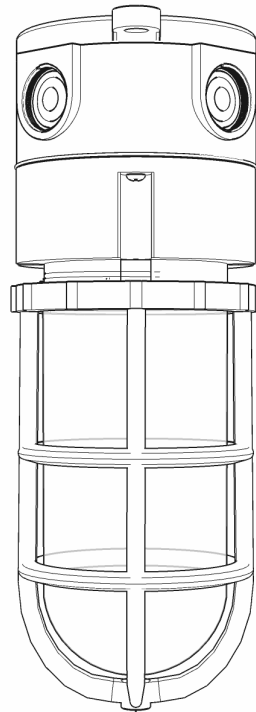

The BARRIER Vapor Tight Globe Light

IBVT

120 - 277vAC

Cat. #	Type
Notes	

High Vibration
RESISTANCE

Wall Mount

Ceiling Mount

Pendant Mount

Also Available for Hazardous Locations (See HBVT Series)

SPECIFICATIONS

NAME	The Barrier Vapor Tight
Category	Hazardous Area Vapor Tight Lighting
Model #	HBVT
Voltage	120 - 277vAC
Ambient Temperatures	-20°C to 40°C (104°F)
T - Rating	T3
Housing	Polyester Thermoplastic
Color	Gray
Lens	Tempered Glass Globe
Wattage	16w
Efficacy	72 lm/w
Lifetime	50,000 hr. rated life
CRI	>80
Power Factor	>0.95
Color Temp	5000 Kelvin

Weight	3.2 lbs.
Dimensions	Ceiling 4.12" W x 11.02" H
	Wall 7.13" W x 12.41" H
	Pendant 4.12" W x 11.3" H
NPT	3/4"
Warranty	5-Year Limited
	16w 1,150

PRODUCT ORDERING SELECTION

IBVT	016	50	U		
Series IBVT	Type-Watts <input type="checkbox"/> 016 - 16 Watts	Kelvin <input type="checkbox"/> 50 - 5000K	Voltage <input type="checkbox"/> U -120 - 277v	Lens Options <input type="checkbox"/> C - Clear (Standard) <input type="checkbox"/> G - Green <input type="checkbox"/> W - White	Mounting Options <input type="checkbox"/> R - Red <input type="checkbox"/> B - Blue <input type="checkbox"/> A - Amber <input type="checkbox"/> CM - Ceiling Mount <input type="checkbox"/> PM - Pendant Mount <input type="checkbox"/> WM - Wall Mount

The BARRIER Vapor Tight Globe

IBVT

120 - 277vAC

MOUNTING

Wall Mount
WM

Ceiling Mount
CM

Pendant Mount
PM

DIMENSIONS