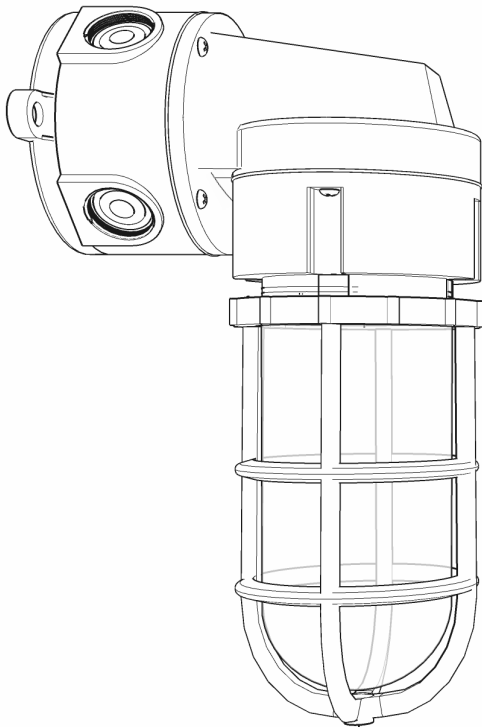

The BARRIER Vapor Tight Globe Light

IBVT

120 - 277vAC

Cat. #	Type
Notes	

High Vibration
RESISTANCE

Wall Mount

Ceiling Mount

Pendant Mount

Also Available for Hazardous Locations (See HBVT Series)

SPECIFICATIONS

NAME	The Barrier Vapor Tight
Category	Hazardous Area Vapor Tight Lighting
Model #	HBVT
Voltage	120 - 277vAC
Ambient Temperatures	-20°C to 40°C (104°F)
T - Rating	T3
Housing	Polyester Thermoplastic
Color	Gray
Lens	Tempered Glass Globe
Wattage	16w
Efficacy	72 lm/w
Lifetime	50,000 hr. rated life
CRI	>80
Power Factor	>0.95
Color Temp	5000 Kelvin

Weight	3.2 lbs.
Dimensions	Ceiling 4.12" W x 11.02" H
	Wall 7.13" W x 12.41" H
	Pendant 4.12" W x 11.3" H
NPT	3/4"
Warranty	5-Year Limited
	16w 1,150

PRODUCT ORDERING SELECTION

IBVT	016	50	U		
Series IBVT	Type-Watts <input type="checkbox"/> 016 - 16 Watts	Kelvin <input type="checkbox"/> 50 - 5000K	Voltage <input type="checkbox"/> U -120 - 277v	Lens Options <input type="checkbox"/> C - Clear (Standard) <input type="checkbox"/> G - Green <input type="checkbox"/> W - White	Mounting Options <input type="checkbox"/> R - Red <input type="checkbox"/> B - Blue <input type="checkbox"/> A - Amber <input type="checkbox"/> CM - Ceiling Mount <input type="checkbox"/> PM - Pendant Mount <input type="checkbox"/> WM - Wall Mount

The BARRIER Vapor Tight Globe

IBVT

120 - 277vAC

MOUNTING

Wall Mount
WM

Ceiling Mount
CM

Pendant Mount
PM

DIMENSIONS