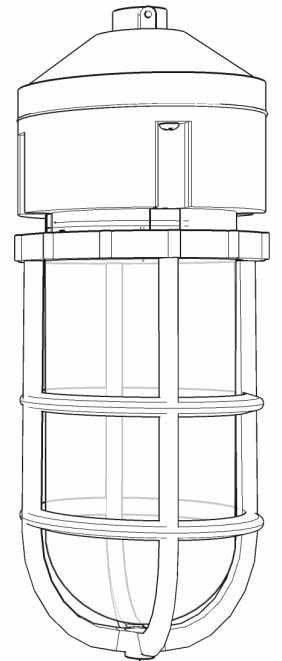

The BARRIER Vapor Tight Globe Light

IBVT

120 - 277vAC

Cat. #	Type
Notes	

High Vibration
RESISTANCE

Wall Mount

Ceiling Mount

Pendant Mount

Also Available for Hazardous Locations (See HBVT Series)

SPECIFICATIONS

NAME	The Barrier Vapor Tight
Category	Hazardous Area Vapor Tight Lighting
Model #	HBVT
Voltage	120 - 277vAC
Ambient Temperatures	-20°C to 40°C (104°F)
T - Rating	T3
Housing	Polyester Thermoplastic
Color	Gray
Lens	Tempered Glass Globe
Wattage	16w
Efficacy	72 lm/w
Lifetime	50,000 hr. rated life
CRI	>80
Power Factor	>0.95
Color Temp	5000 Kelvin

Weight	3.2 lbs.
Dimensions	Ceiling 4.12" W x 11.02" H
	Wall 7.13" W x 12.41" H
	Pendant 4.12" W x 11.3" H
NPT	3/4"
Warranty	5-Year Limited
	16w 1,150

PRODUCT ORDERING SELECTION

IBVT	016	50	U		
Series IBVT	Type-Watts <input type="checkbox"/> 016 - 16 Watts	Kelvin <input type="checkbox"/> 50 - 5000K	Voltage <input type="checkbox"/> U -120 - 277v	Lens Options <input type="checkbox"/> C - Clear (Standard) <input type="checkbox"/> G - Green <input type="checkbox"/> W - White	Mounting Options <input type="checkbox"/> R - Red <input type="checkbox"/> B - Blue <input type="checkbox"/> A - Amber <input type="checkbox"/> CM - Ceiling Mount <input type="checkbox"/> PM - Pendant Mount <input type="checkbox"/> WM - Wall Mount

The BARRIER Vapor Tight Globe

IBVT

120 - 277vAC

MOUNTING

Wall Mount
WM

Ceiling Mount
CM

Pendant Mount
PM

DIMENSIONS