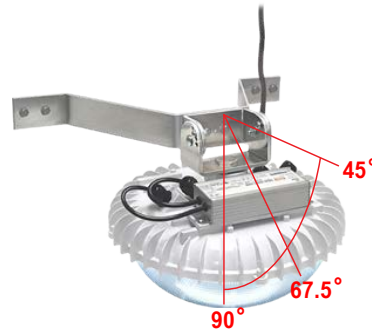

### MOUNTING

Pendant with Safety Clip  
# PHS

3, 12 & 24 inch Threaded Pendants  
# PM3, # PMI2  
# PM24

Pivot Wall Mount Bracket  
# PV

1" Threaded NPT and 1" Threaded "C" Bracket