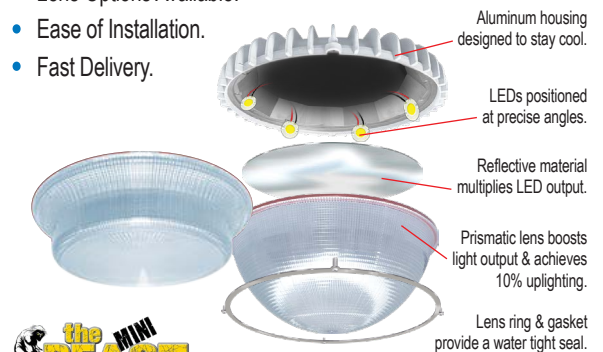

LENS OPTIONS

The Perfect Combination of LEDs, Positioning, Power, Reflectivity, Prismatic and More Provides Superior Benefits and Unique Advantages Over other Bay Lighting.

- Efficient Over 100 Lumen per Watt Power Utilization.
- 200° + Wide Light Distribution Spread.
- 5% Uplighting Eliminates the "Cave Effect".
- Fewer Lights Needed while Lighting More Efficiently.
- NSF Rating for Wet Locations and Hose Down.
- Lens Options Available.
- Ease of Installation.
- Fast Delivery.