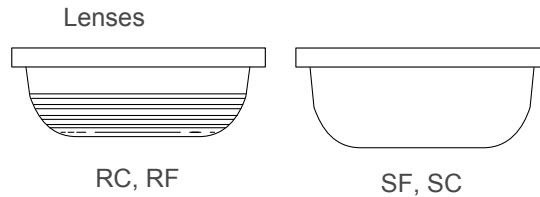

CRI	84+
Color Temp	3000K, 3500K, 4000K, 5000K
Sizes / Weight	51.75" W x 3.92" H / 4.2" D
Warranty	5-Year Limited

Item	Wattage	Lumens	Item	Wattage	Lumens		
2 Foot	SV2-28	24W	2,700lm	8 Foot	SV8-48	48W	5,570lm
	SV2-35	35W	4,200lm		SV8-70	70W	9,000lm
4 Foot	SV4-35	35W	4,500lm		SV8-97	97W	11,140lm
	SV4-48	48W	5,570lm		SV8-114	114W	13,580lm
	SV4-57	57W	6,790lm		SV8-144	144W	17,000lm
	SV4-72	72W	8,500lm		SV8-168	168W	20,000lm
	SV4-84	84W	10,000lm				

See page 2 for cord and whip options and mounting accessories

CLASSIC VAPOR TIGHT Linear Bay

SV2 / SV4 / SV8

120 - 277VAC / 347 - 480VAC

MOUNTING

Stainless Steel Mounting Bracket
CMBN (standard)

Stainless Steel Mounting Bracket
with Bail # VHM

White Polycarbonate Latches
(Standard)

Stainless Steel Latches
SSL (Option)

45° Mounting Bracket
MB45

Cord & Whip Ordering Chart (Add to End of Fixture Part Number)						
Part No.	# of Wires	Length	End Fitting	Finish	Voltage	Amps (TL Only)
WP – Whip	(Blank) 3 Wire	(Blank) 6 feet	(Blank) No Plug	BK – Black	(Blank) 120-277V	15 - 15 Amps
CS – Cordset	4 - 4 Wire	8 - 8 feet	P* - Standard Plug	WH – White	120 - 120V	20 - 20 Amps
	5 - 5 Wire	10 - 10 feet	TL* - Twist Lock		277 - 277V	
	6 - 6 Wire	12 - 12 feet			347 - 347V	
	15 - 15 feet				480 - 480V	