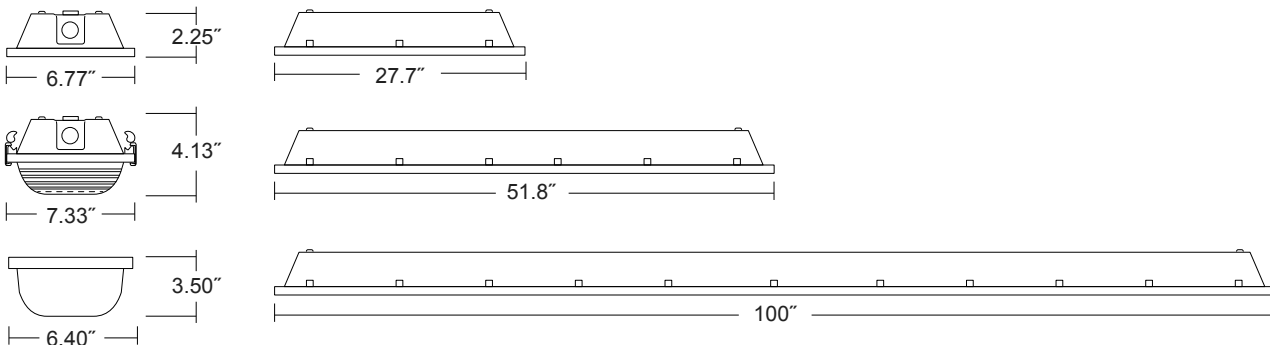

White Polycarbonate Latches
(Standard)

Stainless Steel Latches
SSL (Option)

45° Mounting Bracket
MB45

Cord & Whip Ordering Chart (Add to End of Fixture Part Number)						
Part No.	# of Wires	Length	End Fitting	Finish	Voltage	Amps (TL Only)
WP – Whip	(Blank) 3 Wire	(Blank) 6 feet	(Blank) No Plug	BK – Black	(Blank) 120-277V	15 - 15 Amps
CS – Cordset	4 - 4 Wire	8 - 8 feet	P* - Standard Plug	WH – White	120 - 120V	20 - 20 Amps
	5 - 5 Wire	10 - 10 feet	TL* - Twist Lock		277 - 277V	
	6 - 6 Wire	12 - 12 feet			347 - 347V	
	15 - 15 feet				480 - 480V	

DIMENSIONS

Specifications and data are subject to change without notice.

PRODUCT DESIGNATIONS