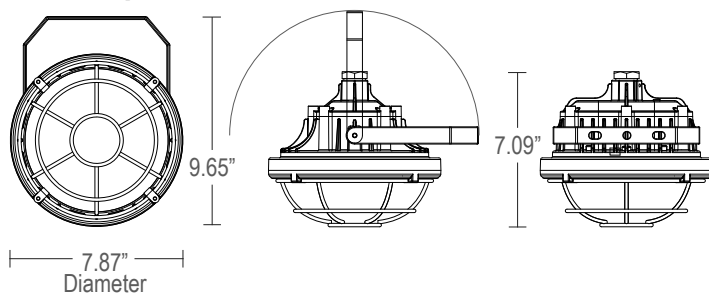

### MOUNTING / OPTIONS / DETAILS

40" Single Swing Arm with Square Mounting Plate

6" or 8" Lamp Sizes Fits Both Arm Configurations

60" Double Swing Pivot Arm with "H" Mounting Plate

### DIMENSIONS

8" Lamp - 40 / 50 watts

6" Lamp - 20 / 30 watts

Specifications and data are subject to change without notice.