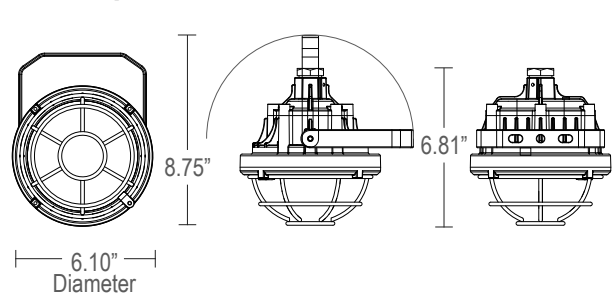

### MOUNTING / OPTIONS / DETAILS

40" Single Swing Arm with Square Mounting Plate

6" or 8" Lamp Sizes Fits Both Arm Configurations

60" Double Swing Pivot Arm with "H" Mounting Plate

### DIMENSIONS

8" Lamp - 40 / 50 watts

6" Lamp - 20 / 30 watts

Specifications and data are subject to change without notice.