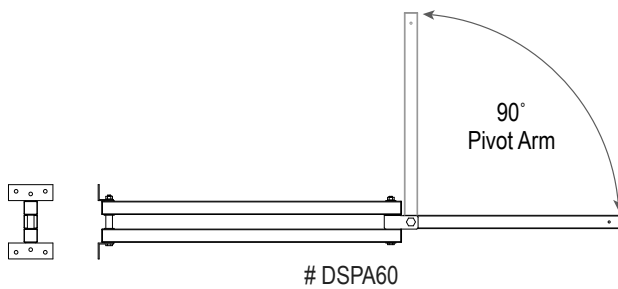

### MOUNTING / OPTIONS / DETAILS

40" Single Swing Arm with Square Mounting Plate

6" or 8" Lamp Sizes Fits Both Arm Configurations

60" Double Swing Pivot Arm with "H" Mounting Plate

### DIMENSIONS

8" Lamp - 40 / 50 watts

6" Lamp - 20 / 30 watts

Specifications and data are subject to change without notice.