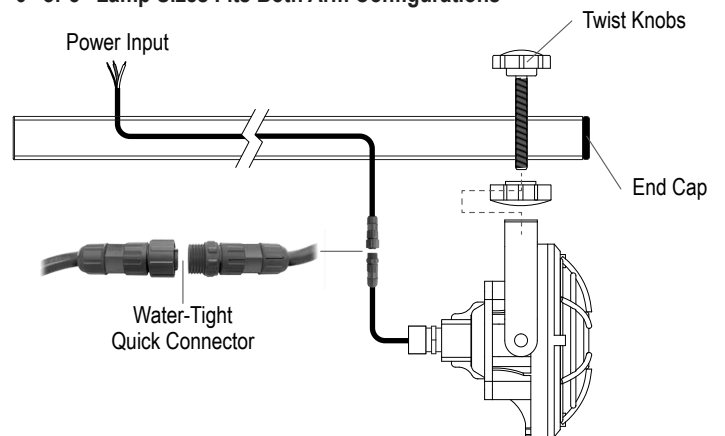

## The REACHER Series Dock Light

### MOUNTING / OPTIONS / DETAILS

40" Single Swing Arm with Square Mounting Plate

6" or 8" Lamp Sizes Fits Both Arm Configurations

60" Double Swing Pivot Arm with "H" Mounting Plate