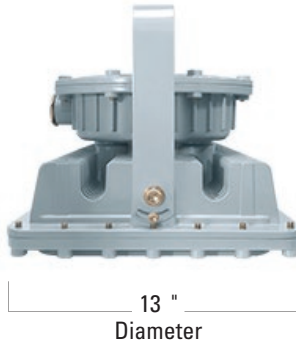

SPECIFICATIONS

LED hazardous area LIGHTING

THE Dominator

multi-purpose light fixture

L70
<50,000 HRS
RATED LIFE

IP66

This incredible light fixture can be used as a down light, spot light, tunnel light and flood light for general illumination in hazardous locations.

Specifications and data are subject to change without notice.

LED hazardous area LIGHTING

THE Dominator multi-purpose light fixture

120 - 277 Universal Voltage

MOUNTING Universal Bracket - #HJUB

DIMENSIONS

13.5"
Height

WEIGHT RANGE

39. 5 lbs.

High Vibration
RESISTANCE

UL844

CERTIFIED
UL 1598

MARINE
UL 1598 A

C22.2
Nº 250.0