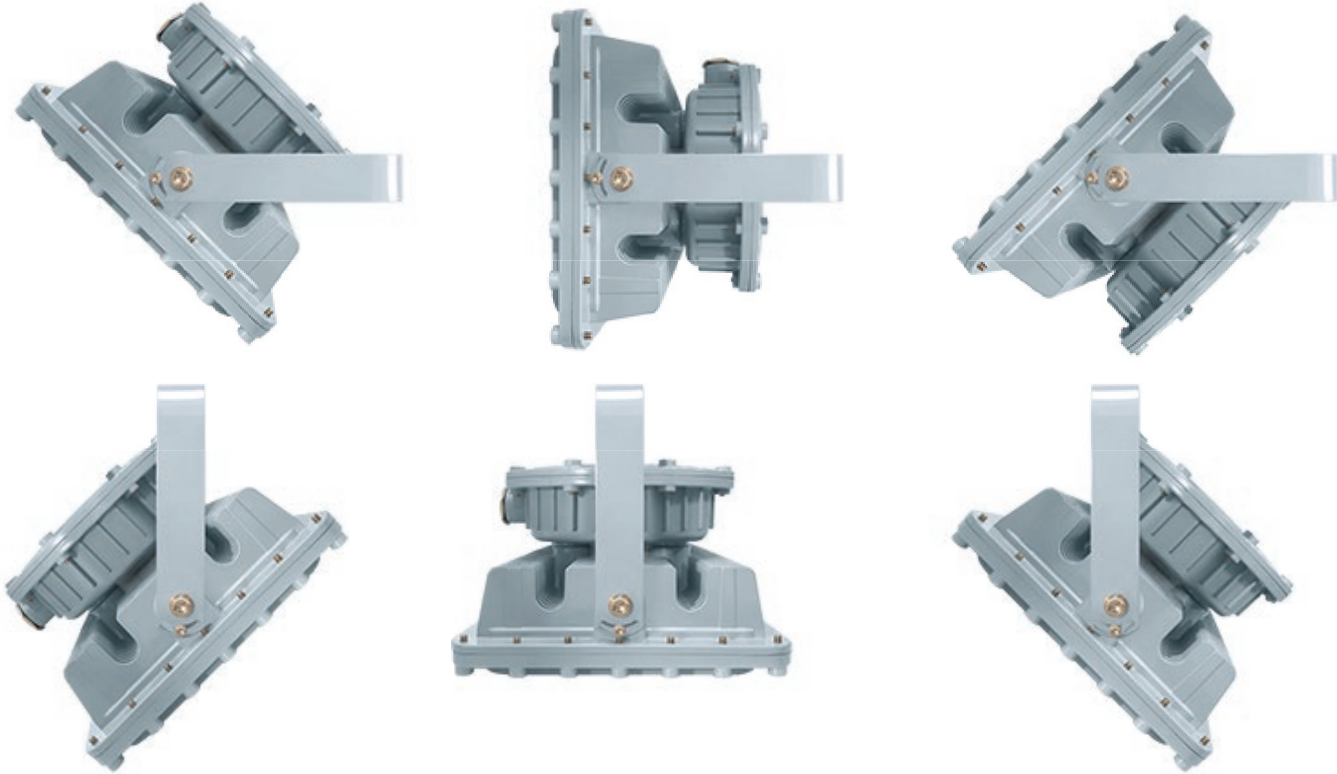

SPECIFICATIONS

LED hazardous area LIGHTING

THE Dominator

multi-purpose light fixture

L70
<50,000 HRS
RATED LIFE

IP66

This incredible light fixture can be used as a down light, spot light, tunnel light and flood light for general illumination in hazardous locations.

PRODUCT ORDER SELECTION

HJDS1 - [] - [] - [] - [] - []

Series HJDS1	Type-Watts <input type="checkbox"/> 060 - 60 Watts <input type="checkbox"/> 080 - 80 Watts <input type="checkbox"/> 100 - 100 Watts	Kelvin <input type="checkbox"/> 40 - 4000K <input type="checkbox"/> 50 - 5000K <input type="checkbox"/> 57 - 5700K	Voltage <input type="checkbox"/> U -120 -277v <input type="checkbox"/> 48 -347-480v	Mounting <input type="checkbox"/> HJUB -Universal Bracket	Beam Angle <input type="checkbox"/> 40 - 40° <input type="checkbox"/> 60 - 60° <input type="checkbox"/> 90 - 90° <input type="checkbox"/> 120 - 120°
------------------------	---	--	--	---	---

Specifications and data are subject to change without notice.

LED hazardous area LIGHTING

THE Dominator multi-purpose light fixture

120 - 277 Universal Voltage

MOUNTING Universal Bracket - #HJUB

DIMENSIONS