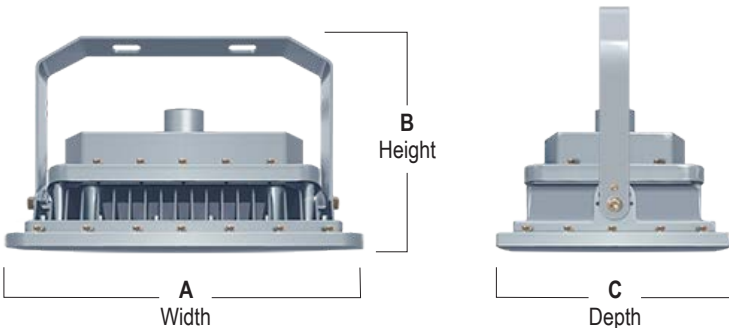

### MOUNTING

Pendant Mount - #HJPP

Universal Bracket - #HJUB  
Shown as Ceiling Mount

Universal Bracket - #HJUB  
Shown as Wall Mount

### DIMENSIONS

A Width	B Height	C Depth	Wattages
10.4"	6.3"	8.1"	20w / 40w / 60w
12.6"	9.4"	6.5"	80w / 100w
15"	9.1"	10.6"	120w / 150w / 200w / 250w