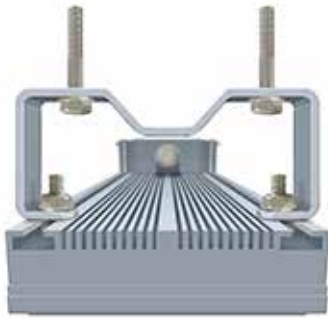

SPECIFICATIONS

LED hazardous area LIGHTING

THE Curator EXIT SIGN

linear EXIT SIGN light fixture

This reliable, highly visible linear light fixture identifies your mission-critical Exit within a hazardous area.

PRODUCT ORDER SELECTION

HKL2 - [] - [] - U - [] - []

Series HKL2	Type-Watts <input type="checkbox"/> 018-18 Watts <input type="checkbox"/> 036-36 Watts <input type="checkbox"/> 048-48 Watts	Kelvin <input type="checkbox"/> 60 - 6000K	Voltage <input type="checkbox"/> U-120-277v	Mounting Options <input type="checkbox"/> HKBR - Bracket <input type="checkbox"/> HKCM - Clamp Mount <input type="checkbox"/> HKPC - Pipe Clamp <input type="checkbox"/> HKSP - Surface Mount Pivot Bracket <input type="checkbox"/> M25 - Cable Entry	Directional Arrow Code <input type="checkbox"/> EL - Exit Left <input type="checkbox"/> ER - Exit Right <input type="checkbox"/> ED - Exit Down
-----------------------	--	--	---	--	---

Specifications and data are subject to change without notice.

LED hazardous area LIGHTING

THE Curator EXIT SIGN MOUNTING

120 - 277 Universal Voltage

Bracket
HKBR

Pipe Clamp
HKPC

Clamp Mount
HKCM

Surface Mount Pivot Bracket
HKSP