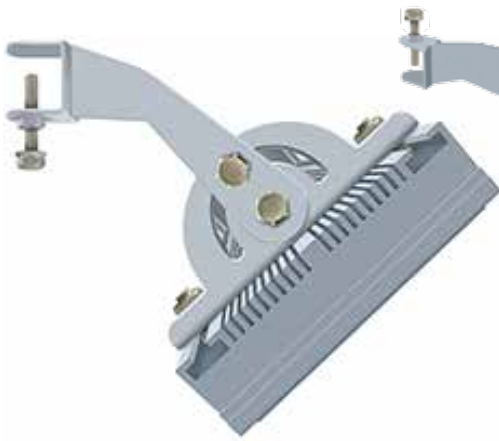

SPECIFICATIONS

LED hazardous area LIGHTING

THE Curator EXIT SIGN

linear EXIT SIGN light fixture

This reliable, highly visible linear light fixture identifies your mission-critical Exit within a hazardous area.

Specifications and data are subject to change without notice.

LED hazardous area LIGHTING

THE Curator EXIT SIGN MOUNTING

120 - 277 Universal Voltage

Bracket
HKBR

Pipe Clamp
HKPC

Clamp Mount
HKCM

Surface Mount Pivot Bracket
HKSP