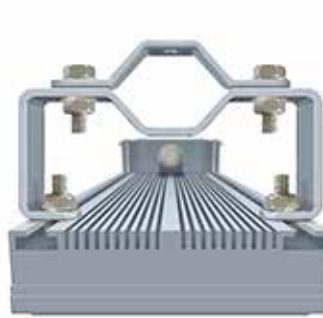

SPECIFICATIONS

LED hazardous area LIGHTING

THE Curator EXIT SIGN

linear EXIT SIGN light fixture

This reliable, highly visible linear light fixture identifies your mission-critical Exit within a hazardous area.

Specifications and data are subject to change without notice.

LED hazardous area LIGHTING

THE Curator EXIT SIGN MOUNTING

120 - 277 Universal Voltage

Bracket
HKBR

Pipe Clamp
HKPC

Clamp Mount
HKCM

Surface Mount Pivot Bracket
HKSP