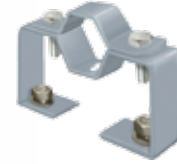

Specifications and data are subject to change without notice.

LED hazardous area LIGHTING

THE Curator EXIT SIGN MOUNTING

120 - 277 Universal Voltage

Bracket
HKBR

Pipe Clamp
HKPC

Clamp Mount
HKCM

Surface Mount Pivot Bracket
HKSP